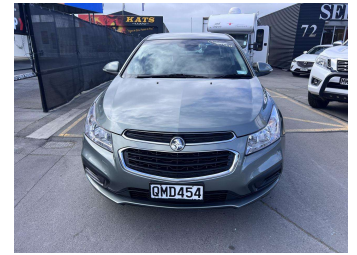

# 2016 Holden Cruze Equipe 1.8 NZ New

**Purchase Price** **\$12,999**  
Includes GST, Registration & Licensing

Finance may be available on this vehicle. Ask one of our friendly staff for more information.

Body Style  
**4 door, Sedan**

Odometer  
**65,580 km**

Engine  
**1796 cc, Internal Combustion**

Fuel Type  
**Petrol**

Transmission  
**Automatic, Front Wheel**

Wheels  
-

VIN  
**6G1PD5EM4GL240264**

Interior  
-