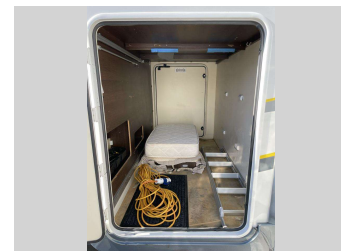

2018 Roller Team Zefiro 685 Twin Single Beds

Purchase Price **\$132,999**
Includes GST, Registration & Licensing

Finance may be available on this vehicle. Ask one of our friendly staff for more information.

Gain peace of mind with Mechanical Breakdown Insurance. **Ask us how.**

Top features
None Listed

Body Style
Motorhome 7 - 7.9 Metres

Odometer
70,600 km

Engine
1995 cc

Fuel Type
Diesel

Transmission
Automatic