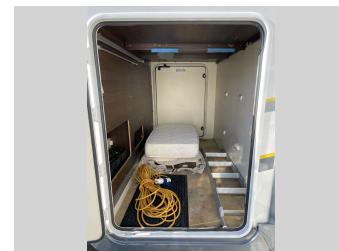

2018 Roller Team Zefiro 685 Twin Single Beds

Purchase Price **\$129,999**
Includes GST, Registration & Licensing

Finance may be available on this vehicle. Ask one of our friendly staff for more information.

Gain peace of mind with Mechanical Breakdown Insurance. **Ask us how.**

Top features
None Listed

Body Style
Motorhome 7 - 7.9 Metres

Odometer
70,600 km

Engine
1995 cc

Fuel Type
Diesel

Transmission
Automatic