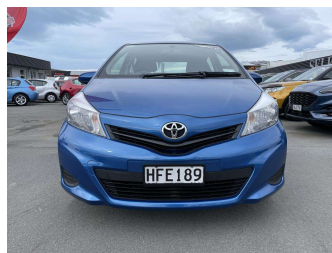

2014 Toyota Yaris YR 1.3P, NZ New

Purchase Price **\$9,999**
Includes GST, Registration & Licensing

Finance may be available on this vehicle. Ask one of our friendly staff for more information.

Gain peace of mind with Mechanical Breakdown Insurance. **Ask us how.**

Body Style
5 door, Hatchback

Odometer
168,100 km

Engine
1298 cc, Internal Combustion

Fuel Type
Petrol

Transmission
Automatic, Front Wheel

Wheels
-

VIN
JTDKW3D300D548831

Interior
Black, Cloth