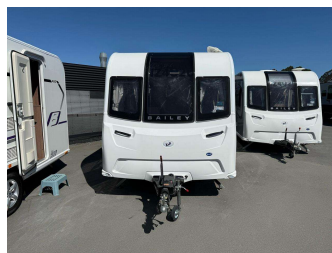

2022 Bailey Phoenix 650 NZ New

Purchase Price **\$54,999**
Includes GST, Registration & Licensing

Finance may be available on this vehicle. Ask one of our friendly staff for more information.

Gain peace of mind with Mechanical Breakdown Insurance. **Ask us how.**

Top features
None Listed

Body Style
Caravan 21 - 24ft

Odometer
N/A

Engine
N/A

Fuel Type
N/A

Transmission
N/A

Wheels
N/A

VIN
-