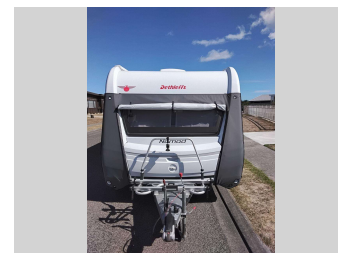

2022 Dethleffs Nomad 650RQT NZ New

Purchase Price **\$135,999**
Includes GST, Registration & Licensing

Finance may be available on this vehicle. Ask one of our friendly staff for more information.

Gain peace of mind with Mechanical Breakdown Insurance. **Ask us how.**

Top features
None Listed

Body Style	Reg No.
Caravan 21 - 24ft	359A6
Odometer	Ext Colour
N/A	White
Engine	History
N/A	NZ New
Fuel Type	Seats
N/A	N/A
Transmission	CO2 Emissions
N/A	N/A
Wheels	Energy Economy
N/A	N/A
VIN	
-	
Interior	
-	
Safety	
N/A	