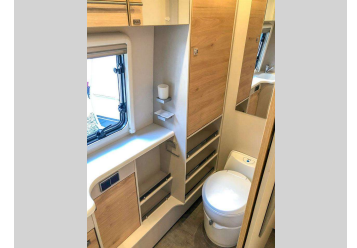

2022 Dethleffs Nomad 650RQT NZ New

Purchase Price **\$129,999**
Includes GST, Registration & Licensing

Finance may be available on this vehicle. Ask one of our friendly staff for more information.

Gain peace of mind with Mechanical Breakdown Insurance. **Ask us how.**