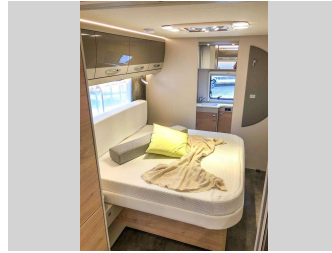

2022 Dethleffs Nomad 650RQT NZ New

Purchase Price **\$129,999**
Includes GST, Registration & Licensing

Finance may be available on this vehicle. Ask one of our friendly staff for more information.

Gain peace of mind with Mechanical Breakdown Insurance. **Ask us how.**